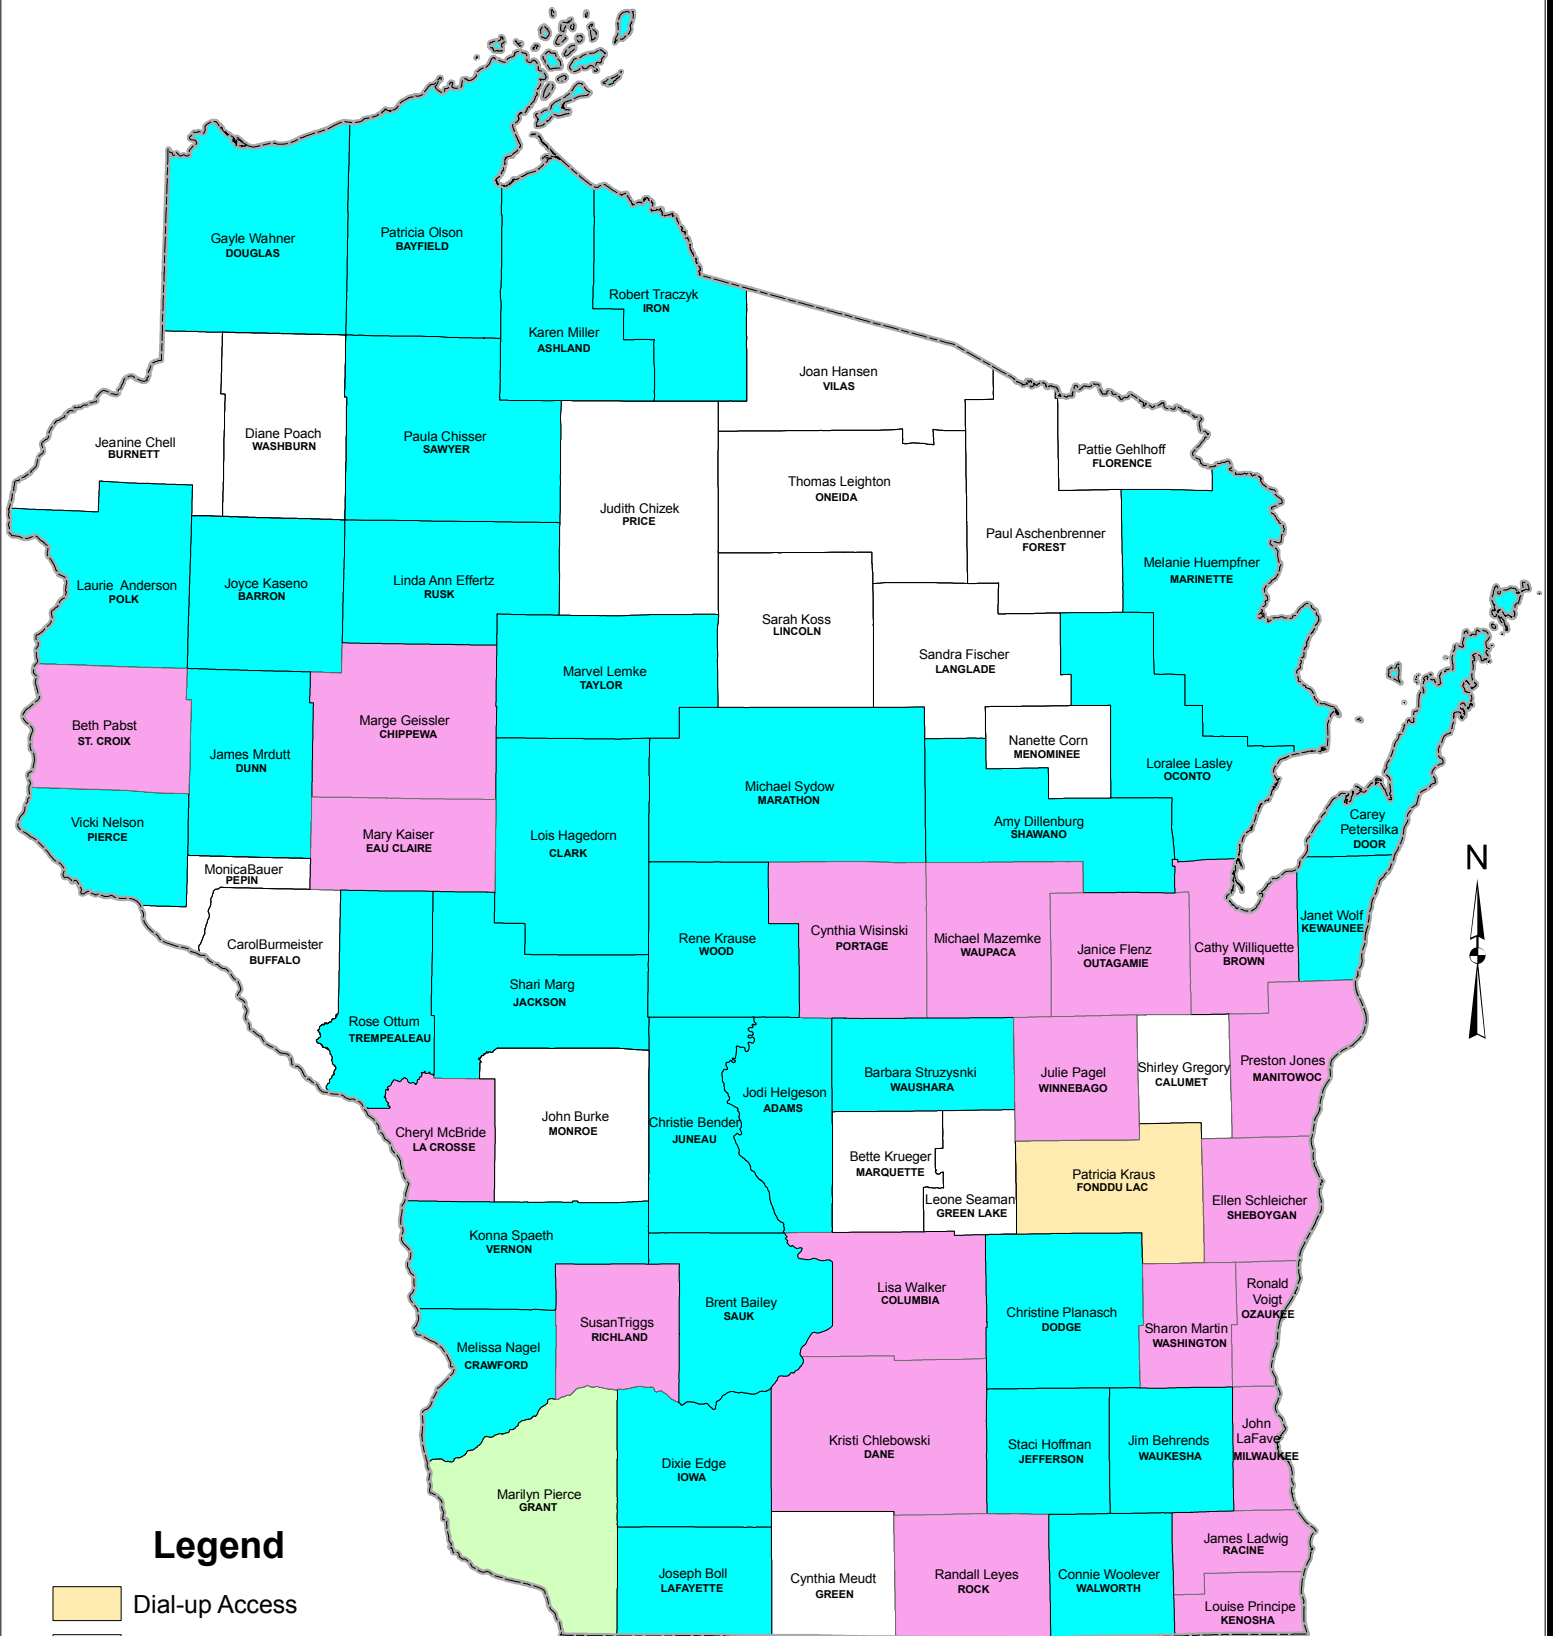

Wisconsin Register of Deeds

Legend

- Dial-up Access
- Online Access Not Available At This Time
- Records Available Online
- Records Available Online/Electronic Recording
- Electronic Recording